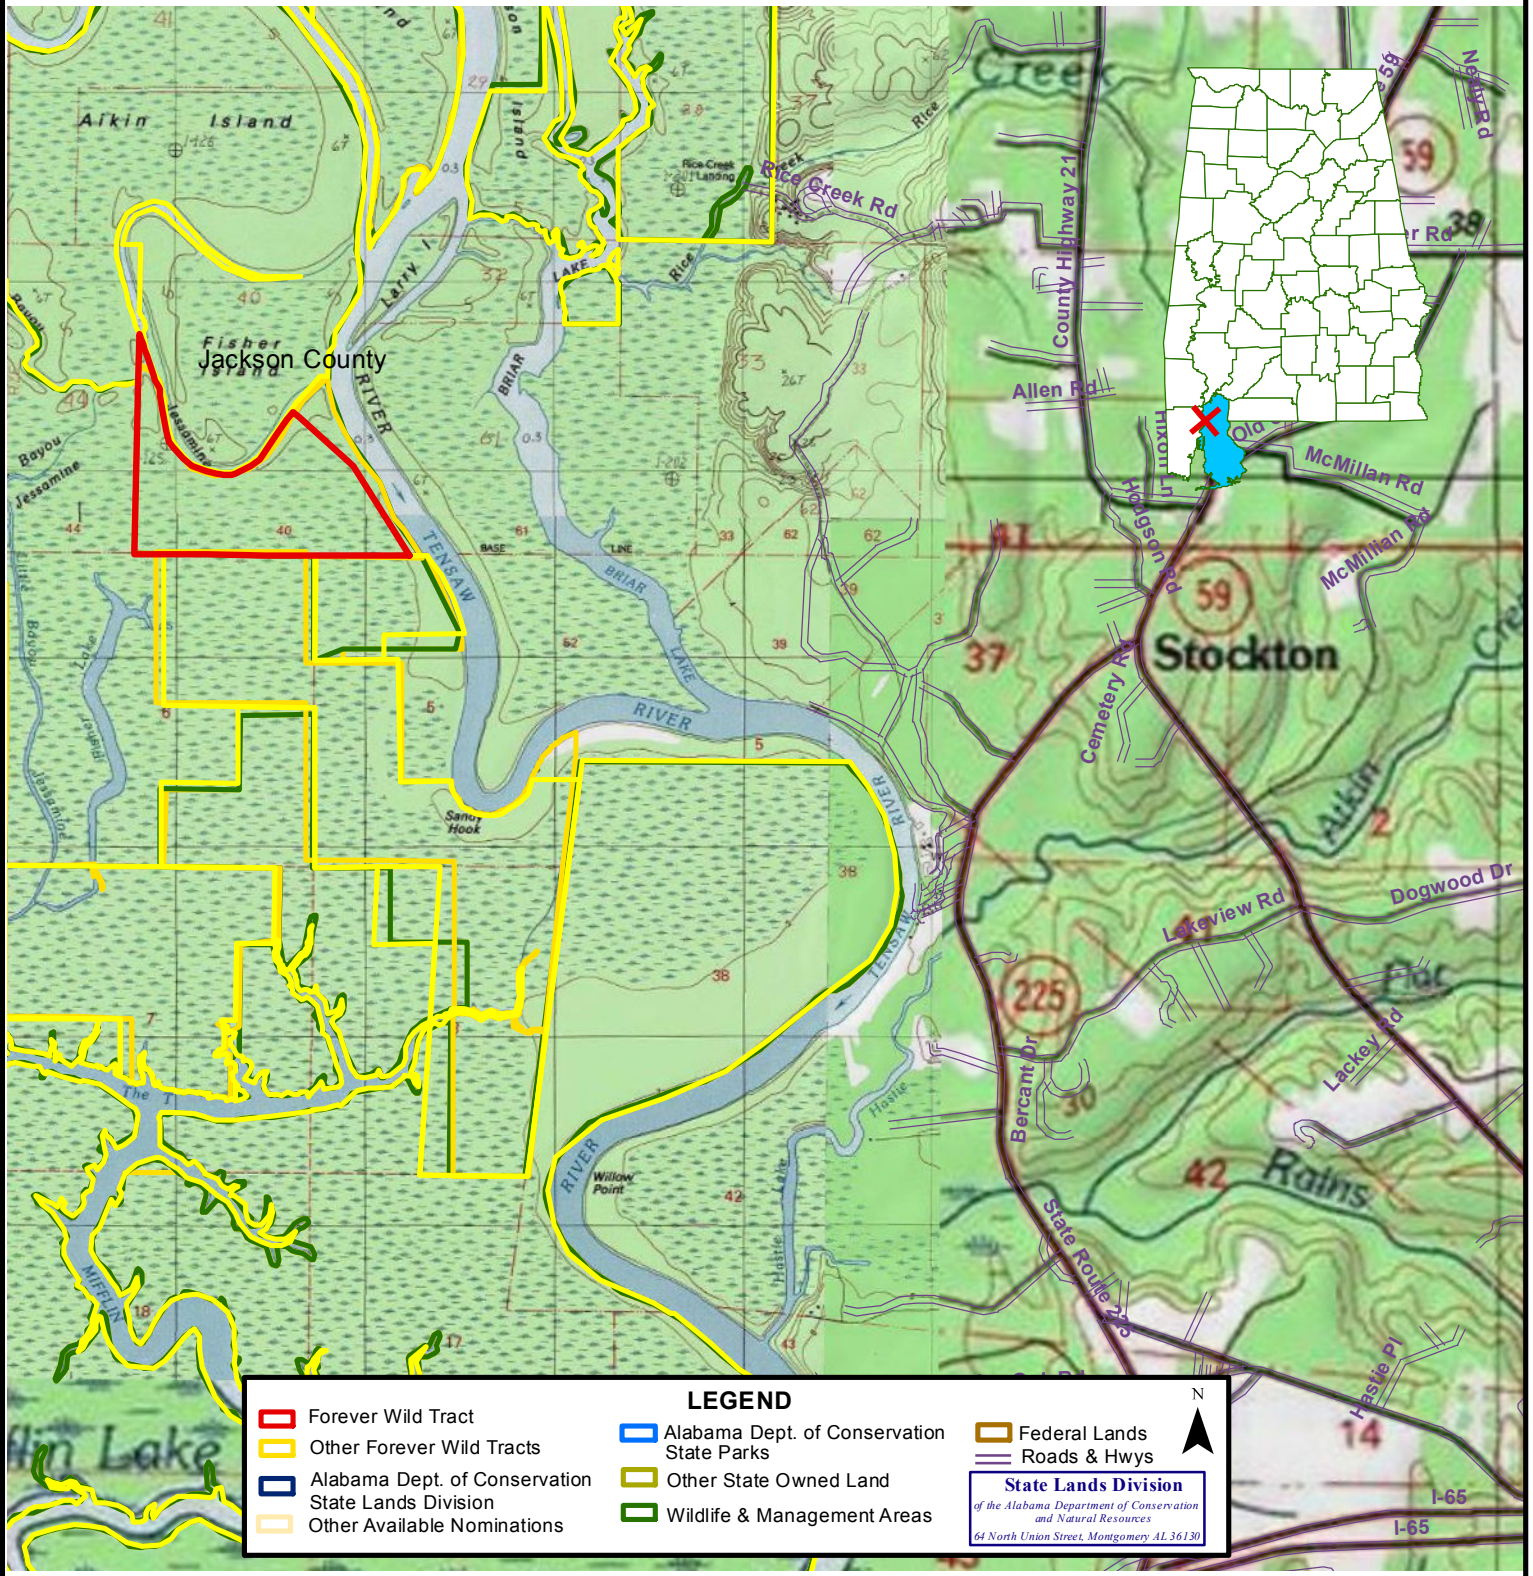

Forever Wild Program

Mobile-Tensaw Delta-Bayou

Jessamine Tract

184 Acre Habitat Conservation, Recreation,
and Education Area Tract

LEGEND			
	Forever Wild Tract		Alabama Dept. of Conservation State Parks
	Other Forever Wild Tracts		Other State Owned Land
	Alabama Dept. of Conservation State Lands Division		Wildlife & Management Areas
	Other Available Nominations		Federal Lands
			Roads & Hwys